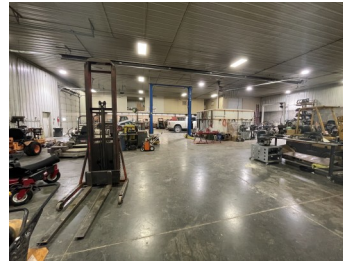

Broker, Penny Bruns * NE Nebraska Realty * (402) 385-3505